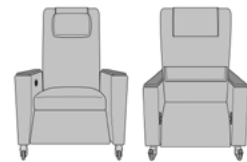

Model: CRSLMTR1011
32.5W 36D 45H 21.5SW 20SD 19SH 25AH
75 Ext. Depth

Features

Extended Length
Fully reclines to a depth of 75 inches.

4 Button Control
Press the control buttons on the inside right of the chair to initiate recline and raise and lower the footrest independently.

Kwalu Arm Caps
Kwalu high-impact resistant solid surface arm caps are a standard feature.

Optional Upholstered Arms
Choose from 2 optional upholstered arms – with arm caps and without arm caps.

Statement of Line

CRSLMTR0011
32.5W 36D 45H 25AH
75 Ext. Depth

CRSLMTR0111
32.5W 36D 45H 25AH
75 Ext. Depth

CRSLMTR1011
32.5W 36D 45H 25AH
75 Ext. Depth

CRSLMTR1111
32.5W 36D 45H 25AH
75 Ext. Depth

kwalu | Furnishing the Future™