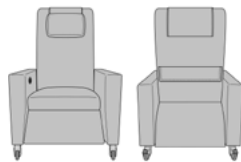

Model: CRSLMTR1011
32.5W 36D 45H 21.5SW 20SD 19SH 25AH
75 Ext. Depth

Features

Extended Length
Fully reclines to a depth of 75 inches.

4 Button Control
Press the control buttons on the inside right of the chair to initiate recline and raise and lower the footrest independently.

Kwalu Arm Caps
Kwalu high-impact resistant solid surface arm caps are a standard feature.

Optional Upholstered Arms
Choose from 2 optional upholstered arms – with arm caps and without arm caps.

Statement of Line

CRSLMTR0011
32.5W 36D 45H 25AH
75 Ext. Depth

CRSLMTR0111
32.5W 36D 45H 25AH
75 Ext. Depth

CRSLMTR1011
32.5W 36D 45H 25AH
75 Ext. Depth

CRSLMTR1111
32.5W 36D 45H 25AH
75 Ext. Depth

kwalu | Furnishing the Future™