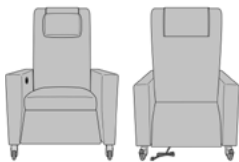

carrara

Sleepover Recliner
Motorized

kwalu.

Furnishing the Future™

carrara

Sleepover Recliner Motorized

Effortless reclining is enabled by the touch of a button on the inside of the right arm of the Carrara Motorized Sleepover Recliner. This recliner is functional with or without a rechargeable battery. A battery pack storage compartment is added to the recliner if the optional battery pack is purchased. Standard features include a stationary head rest pillow, heavy duty locking and non-locking casters and a power cord. Also standard are solid arm caps to provide protection of the fabric.

Model: CRSLMTR1011
32.5W 36D 45H 21.5SW 20SD 19SH 25AH
75 Ext. Depth

Features

Extended Length
Fully reclines to a depth of 75 inches.

4 Button Control
Press the control buttons on the inside right of the chair to initiate recline and raise and lower the footrest independently.

Kwalu Arm Caps
Kwalu high-impact resistant solid surface arm caps are a standard feature.

Optional Upholstered Arms
Choose from 2 optional upholstered arms – with arm caps and without arm caps.

Statement of Line