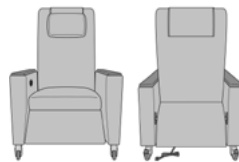

Model: CRSLMTR1011
32.5W 36D 45H 21.5SW 20SD 19SH 25AH
75 Ext. Depth

Features

Extended Length
Fully reclines to a depth of 75 inches.

4 Button Control
Press the control buttons on the inside right of the chair to initiate recline and raise and lower the footrest independently.

Kwalu Arm Caps
Kwalu high-impact resistant solid surface arm caps are a standard feature.

Optional Upholstered Arms
Choose from 2 optional upholstered arms – with arm caps and without arm caps.

Statement of Line

CRSLMTR0011
32.5W 36D 45H 25AH
75 Ext. Depth

CRSLMTR0111
32.5W 36D 45H 25AH
75 Ext. Depth

CRSLMTR1011
32.5W 36D 45H 25AH
75 Ext. Depth

CRSLMTR1111
32.5W 36D 45H 25AH
75 Ext. Depth

kwalu | Furnishing the Future™